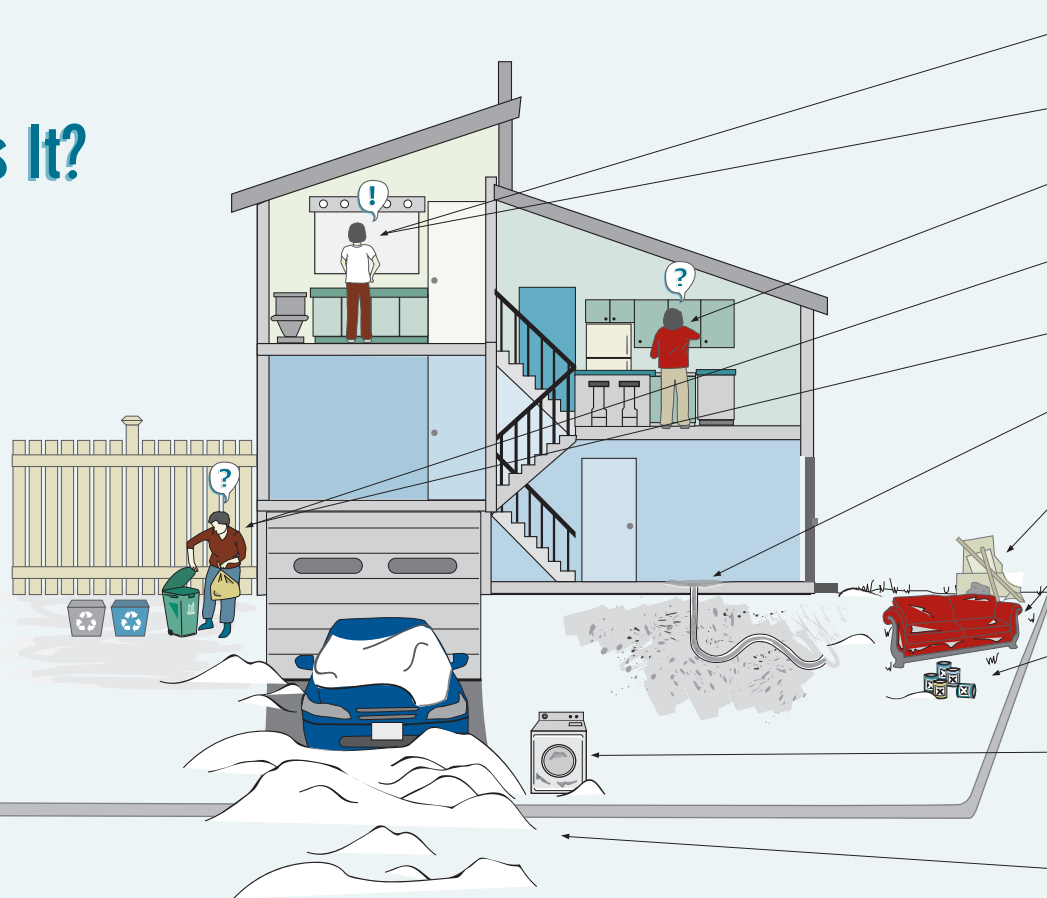

Whose Job Is It?

Noise Complaints
905-478-4282 Ext.1277

Gas (Enbridge)
1-866-763-5427

Hydro
Hydro One
1-888-664-9376

Sidewalk Repairs
905-478-4282
Ext. 1261

Street Parking
905-478-4282
Ext. 1277

Low water pressure
905-478-4282 Ext. 1261

No water
905-478-4282 Ext. 1261

Water has a bad taste/odour
905-478-4282 Ext. 1261

Does item go into blue/grey
box, green bin, garbage?
905-478-4282 Ext. 1261

Collection calendar needed
905-478-4282 Ext. 1261

Drain backed up
905-478-4282 Ext. 1261

Litter & debris removal
(private property)
905-478-4282 Ext. 261

Large item for pick up
1-866-421-5625

Pick-up of hazardous waste
1-877-464-9675 Ext. 75000

No pick-up at curbside –
drop off at York Region
Depot

Special pick up
1-866-421-5625
(Turtle Island)

Street not plowed/salted
905-478-4282 Ext. 1261
(Local)
1-877-464-9675 Ext. 75200
(Regional)