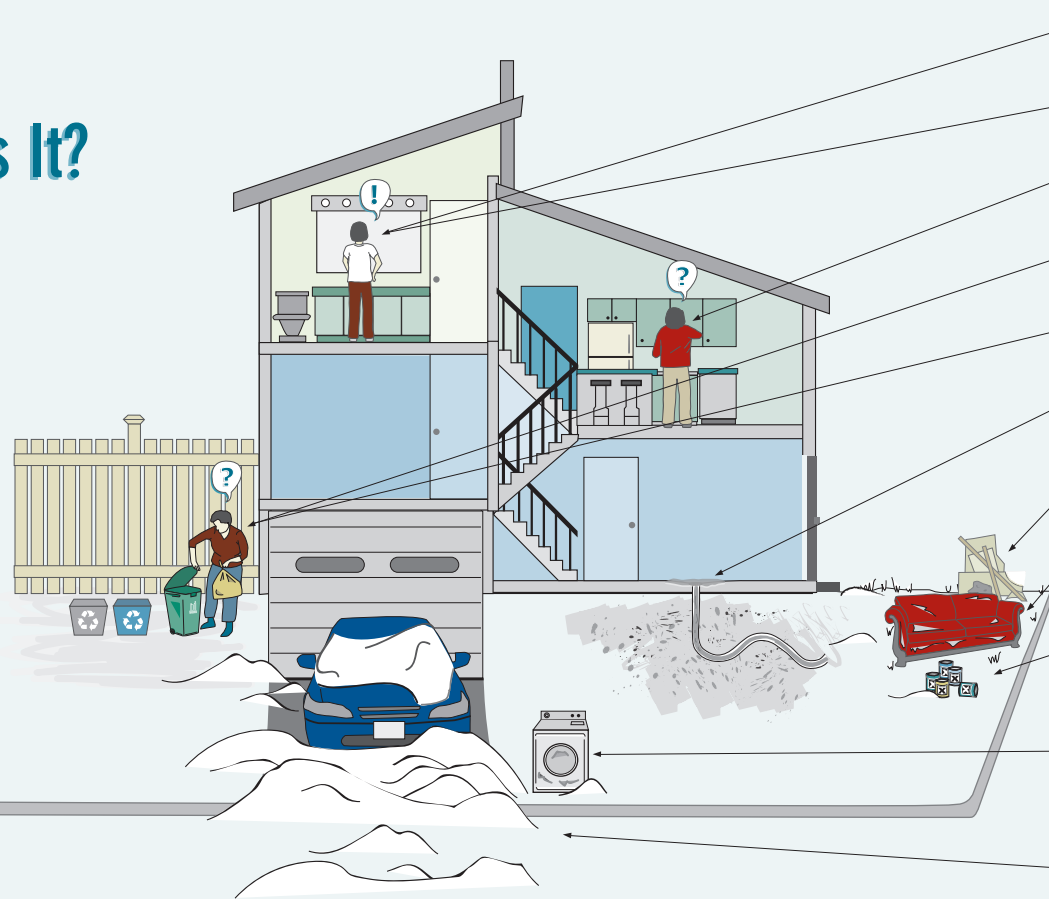

Whose Job Is It?

Noise Complaints
905-727-3123 Ext. 4240

Gas (Enbridge)
1-866-763-5427

Hydro
Power Stream
1-877-777-3810

Sidewalk Repairs
905-727-3123
Ext. 3449

Street Parking
905-727-3123
Ext. 4240

Low water pressure
905-727-3123 Ext. 3442

Drain backed up
905-727-3123 Ext. 3442

Litter & debris removal
(private property)
905-727-3123 Ext. 3447

Large item for pick up
905-727-3123 Ext. 3447

Pick-up of hazardous waste
1-877-464-9675 Ext. 75000